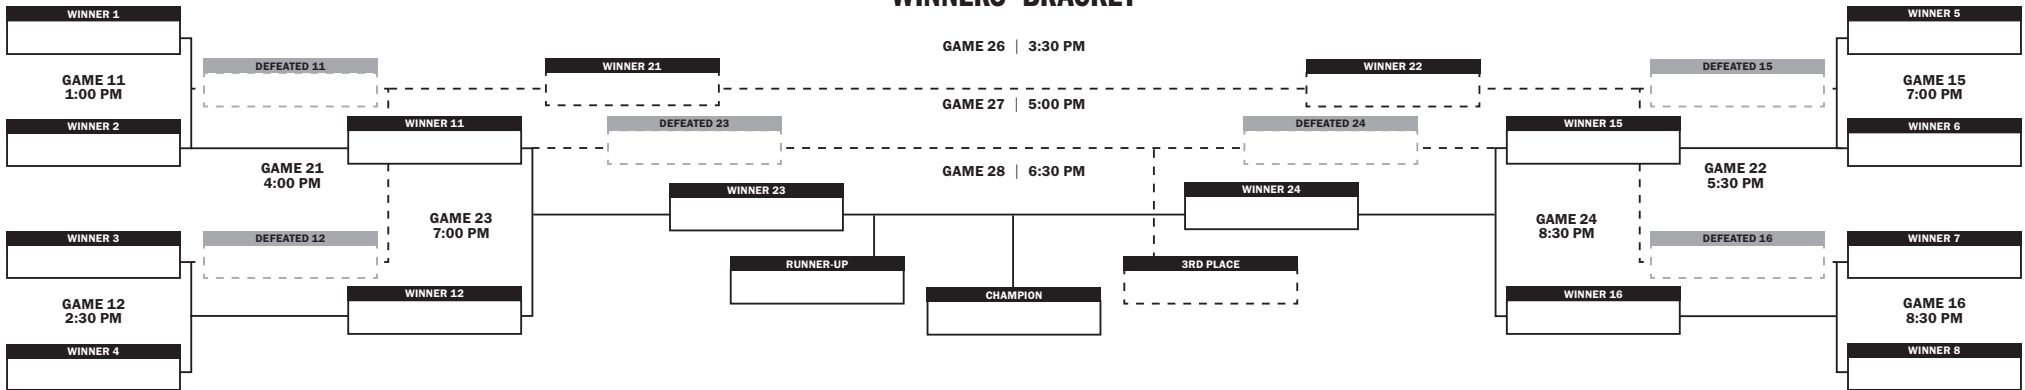

First Financial Classic

X @firstfinclassic | firstfinclassic.net

THURSDAY 12/26	Cloverdale	Edgewood	Robinson	Linton-Stockton	TH South	Casey-Westfield	Sullivan	Marshall
	GAME 1 10:00 AM	GAME 2 11:30 AM	GAME 3 1:00 PM	GAME 4 2:30 PM	GAME 5 4:00 PM	GAME 6 5:30 PM	GAME 7 7:00 PM	GAME 8 8:30 PM
	South Vermillion	Northview	Bloomfield	Parke Heritage	Shakamak	West Vigo	TH North	Greencastle

FRIDAY 12/27 | SATURDAY 12/28 | MONDAY 12/30 | SATURDAY 12/28 | FRIDAY 12/27

WINNERS' BRACKET

CONSOLATION BRACKET